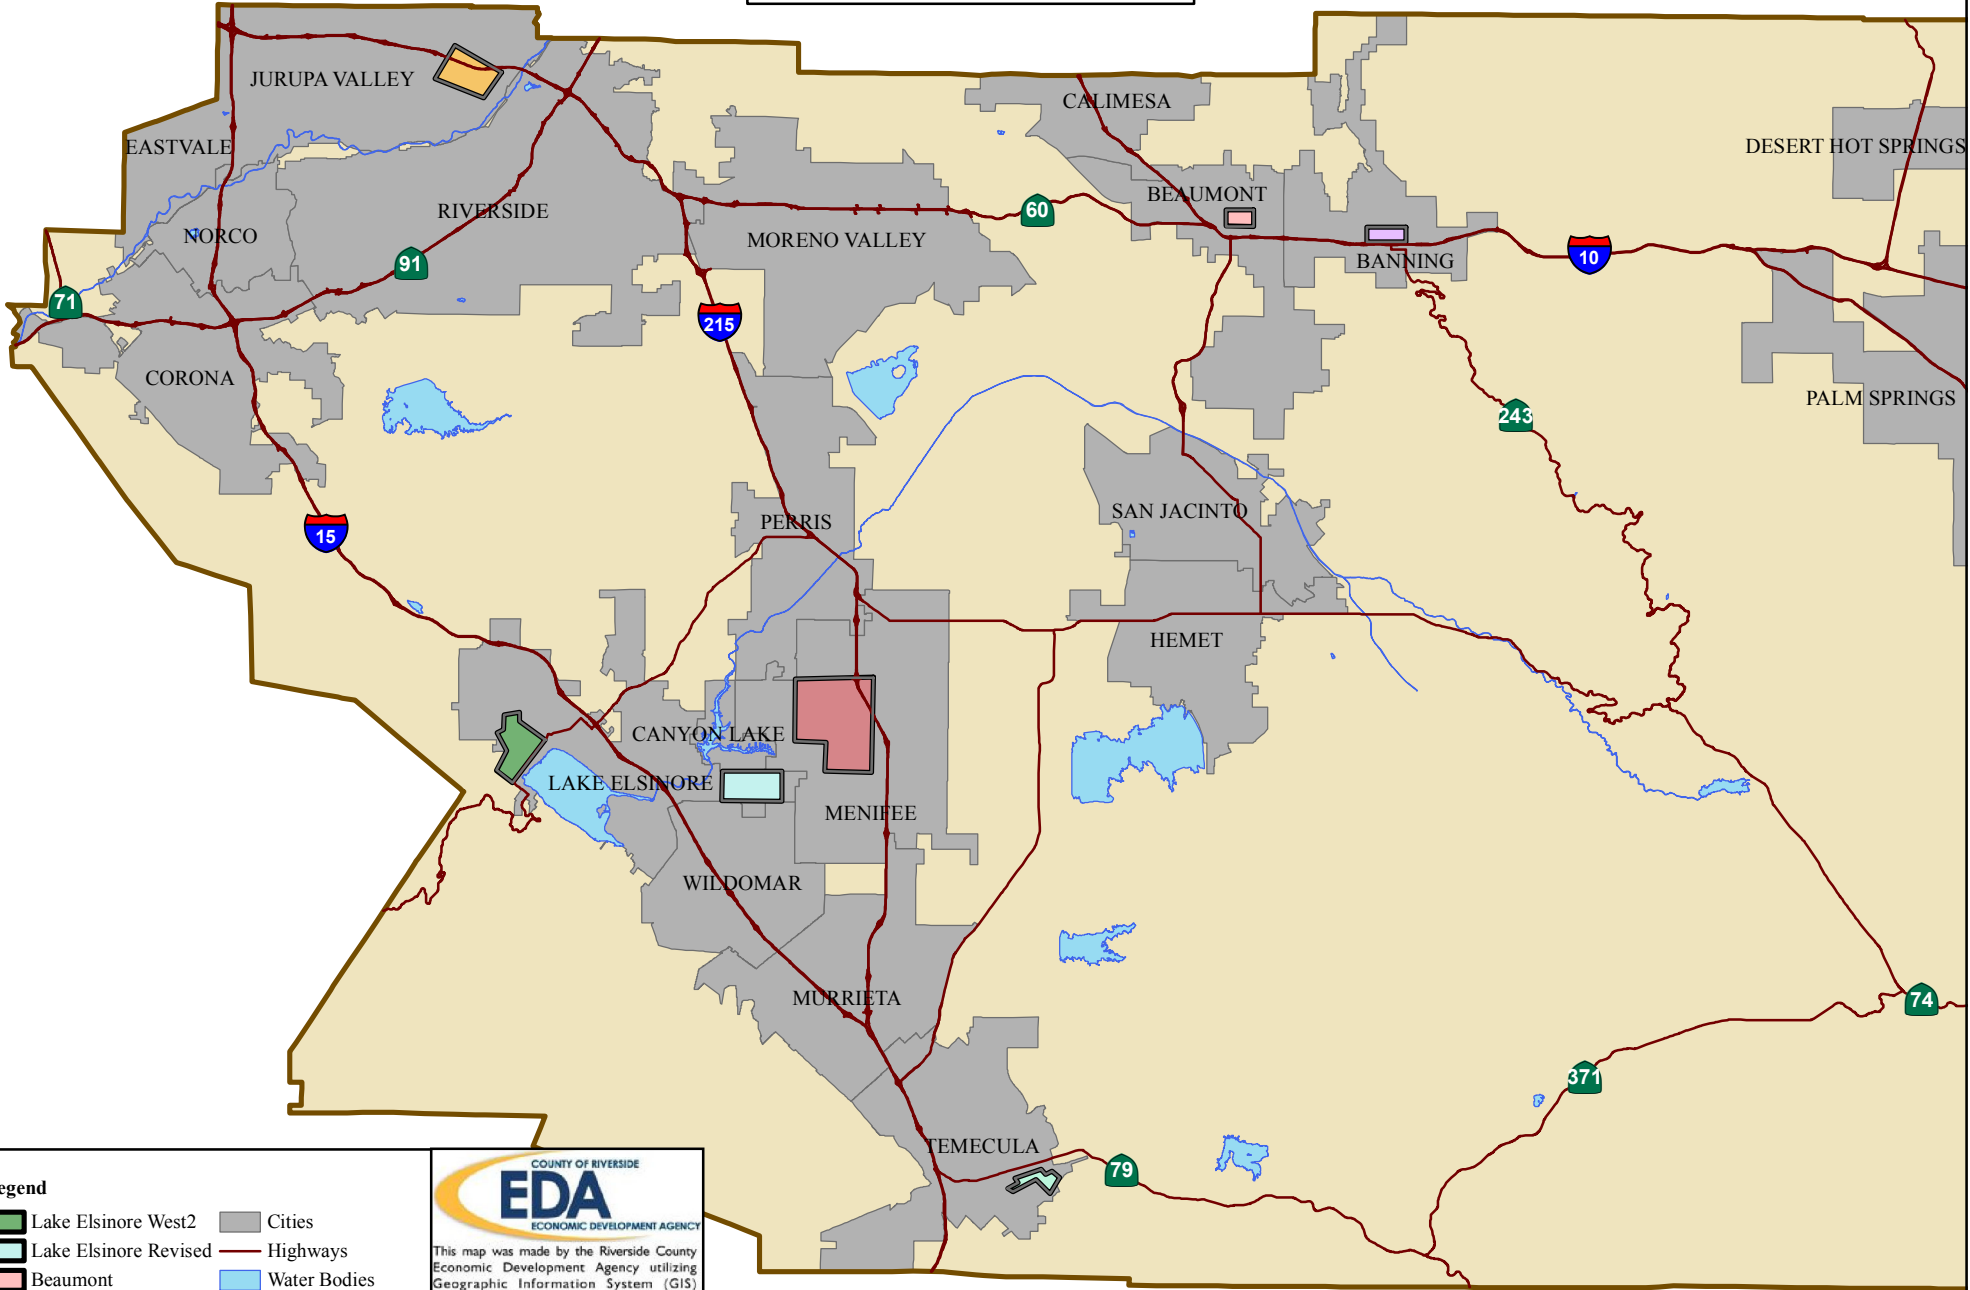

Riverside County West

Legend

	Lake Elsinore West2		Cities
	Lake Elsinore Revised		Highways
	Beaumont		Water Bodies
	Banning		Riverside County
	Temecula Revised2		
	Rubidoux Revised2		
	Menifee Revised2		

COUNTY OF RIVERSIDE
EDA
 ECONOMIC DEVELOPMENT AGENCY

This map was made by the Riverside County Economic Development Agency utilizing Geographic Information System (GIS) technology. The map elements were produced by the Assessor and the Transportation and Land Management Agency. The County of Riverside assumes no warranty or legal responsibilities for the information contained on this map. Data and information represented on this map is subject to update and modification. TLMA and other sources should be queried for the most current information.