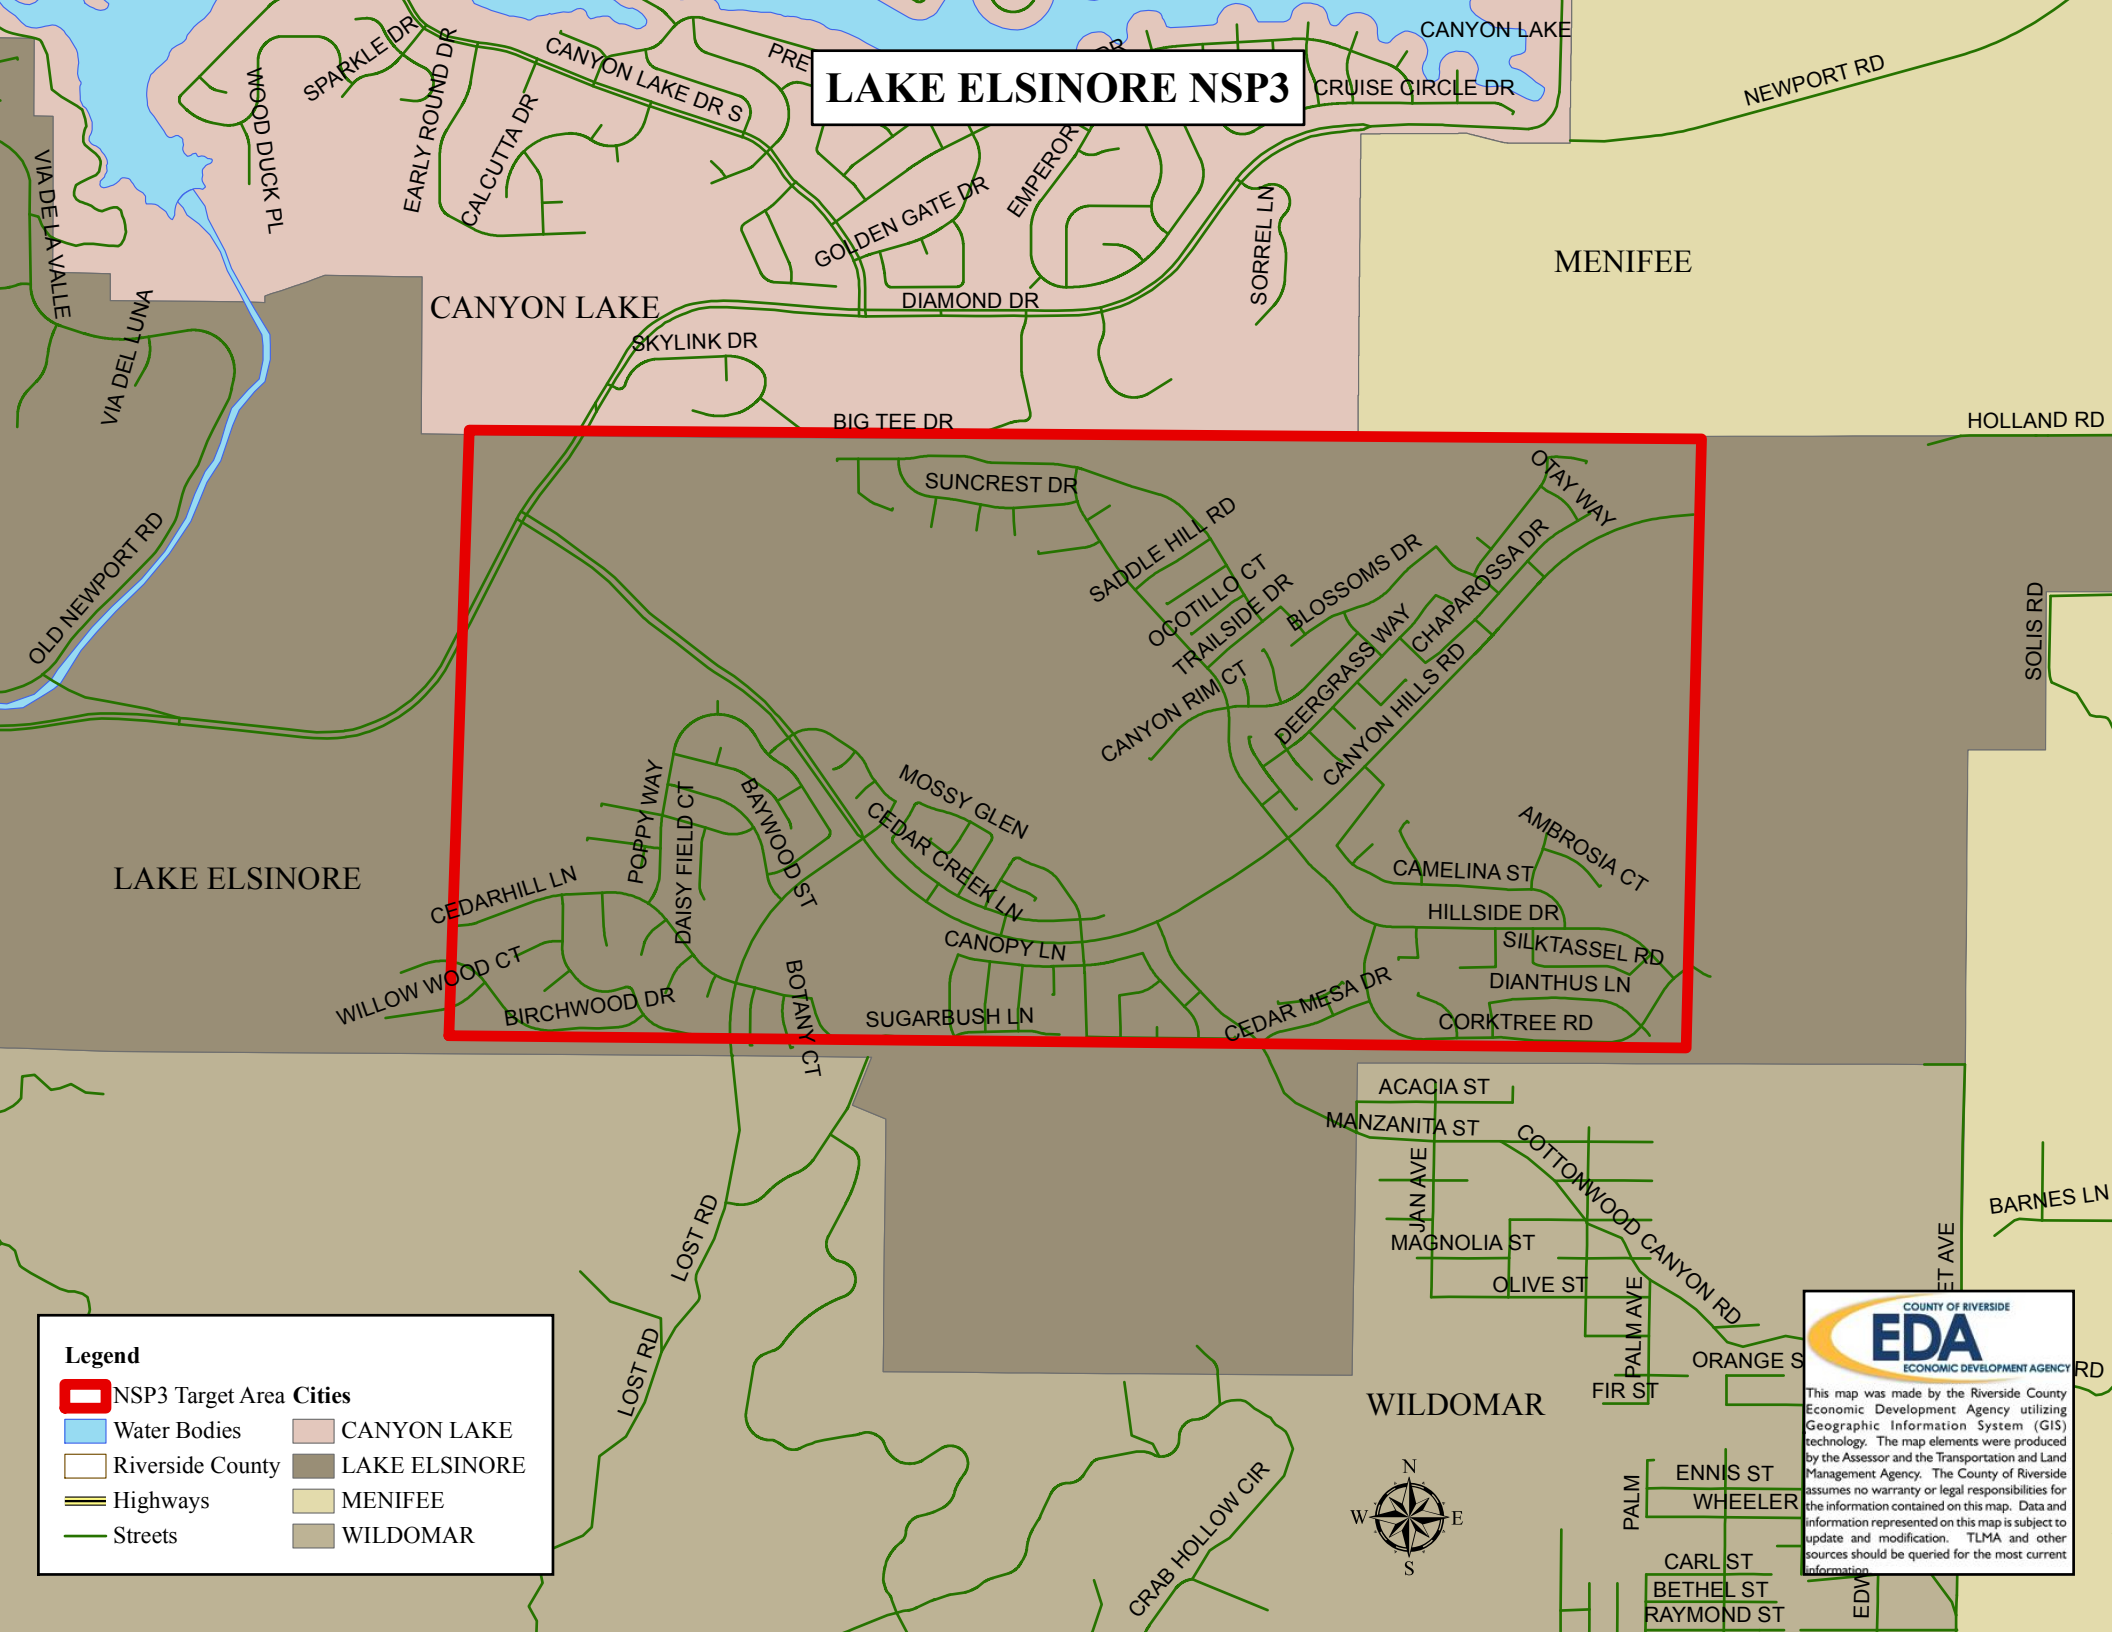

LAKE ELSINORE NSP3

Legend

- NSP3 Target Area
- Water Bodies
- Riverside County
- Highways
- Streets
- CANYON LAKE
- LAKE ELSINORE
- MENIFEE
- WILDOMAR

 COUNTY OF RIVERSIDE
EDA
 ECONOMIC DEVELOPMENT AGENCY

This map was made by the Riverside County Economic Development Agency utilizing Geographic Information System (GIS) technology. The map elements were produced by the Assessor and the Transportation and Land Management Agency. The County of Riverside assumes no warranty or legal responsibilities for the information contained on this map. Data and information represented on this map is subject to update and modification. TLMA and other sources should be queried for the most current information.