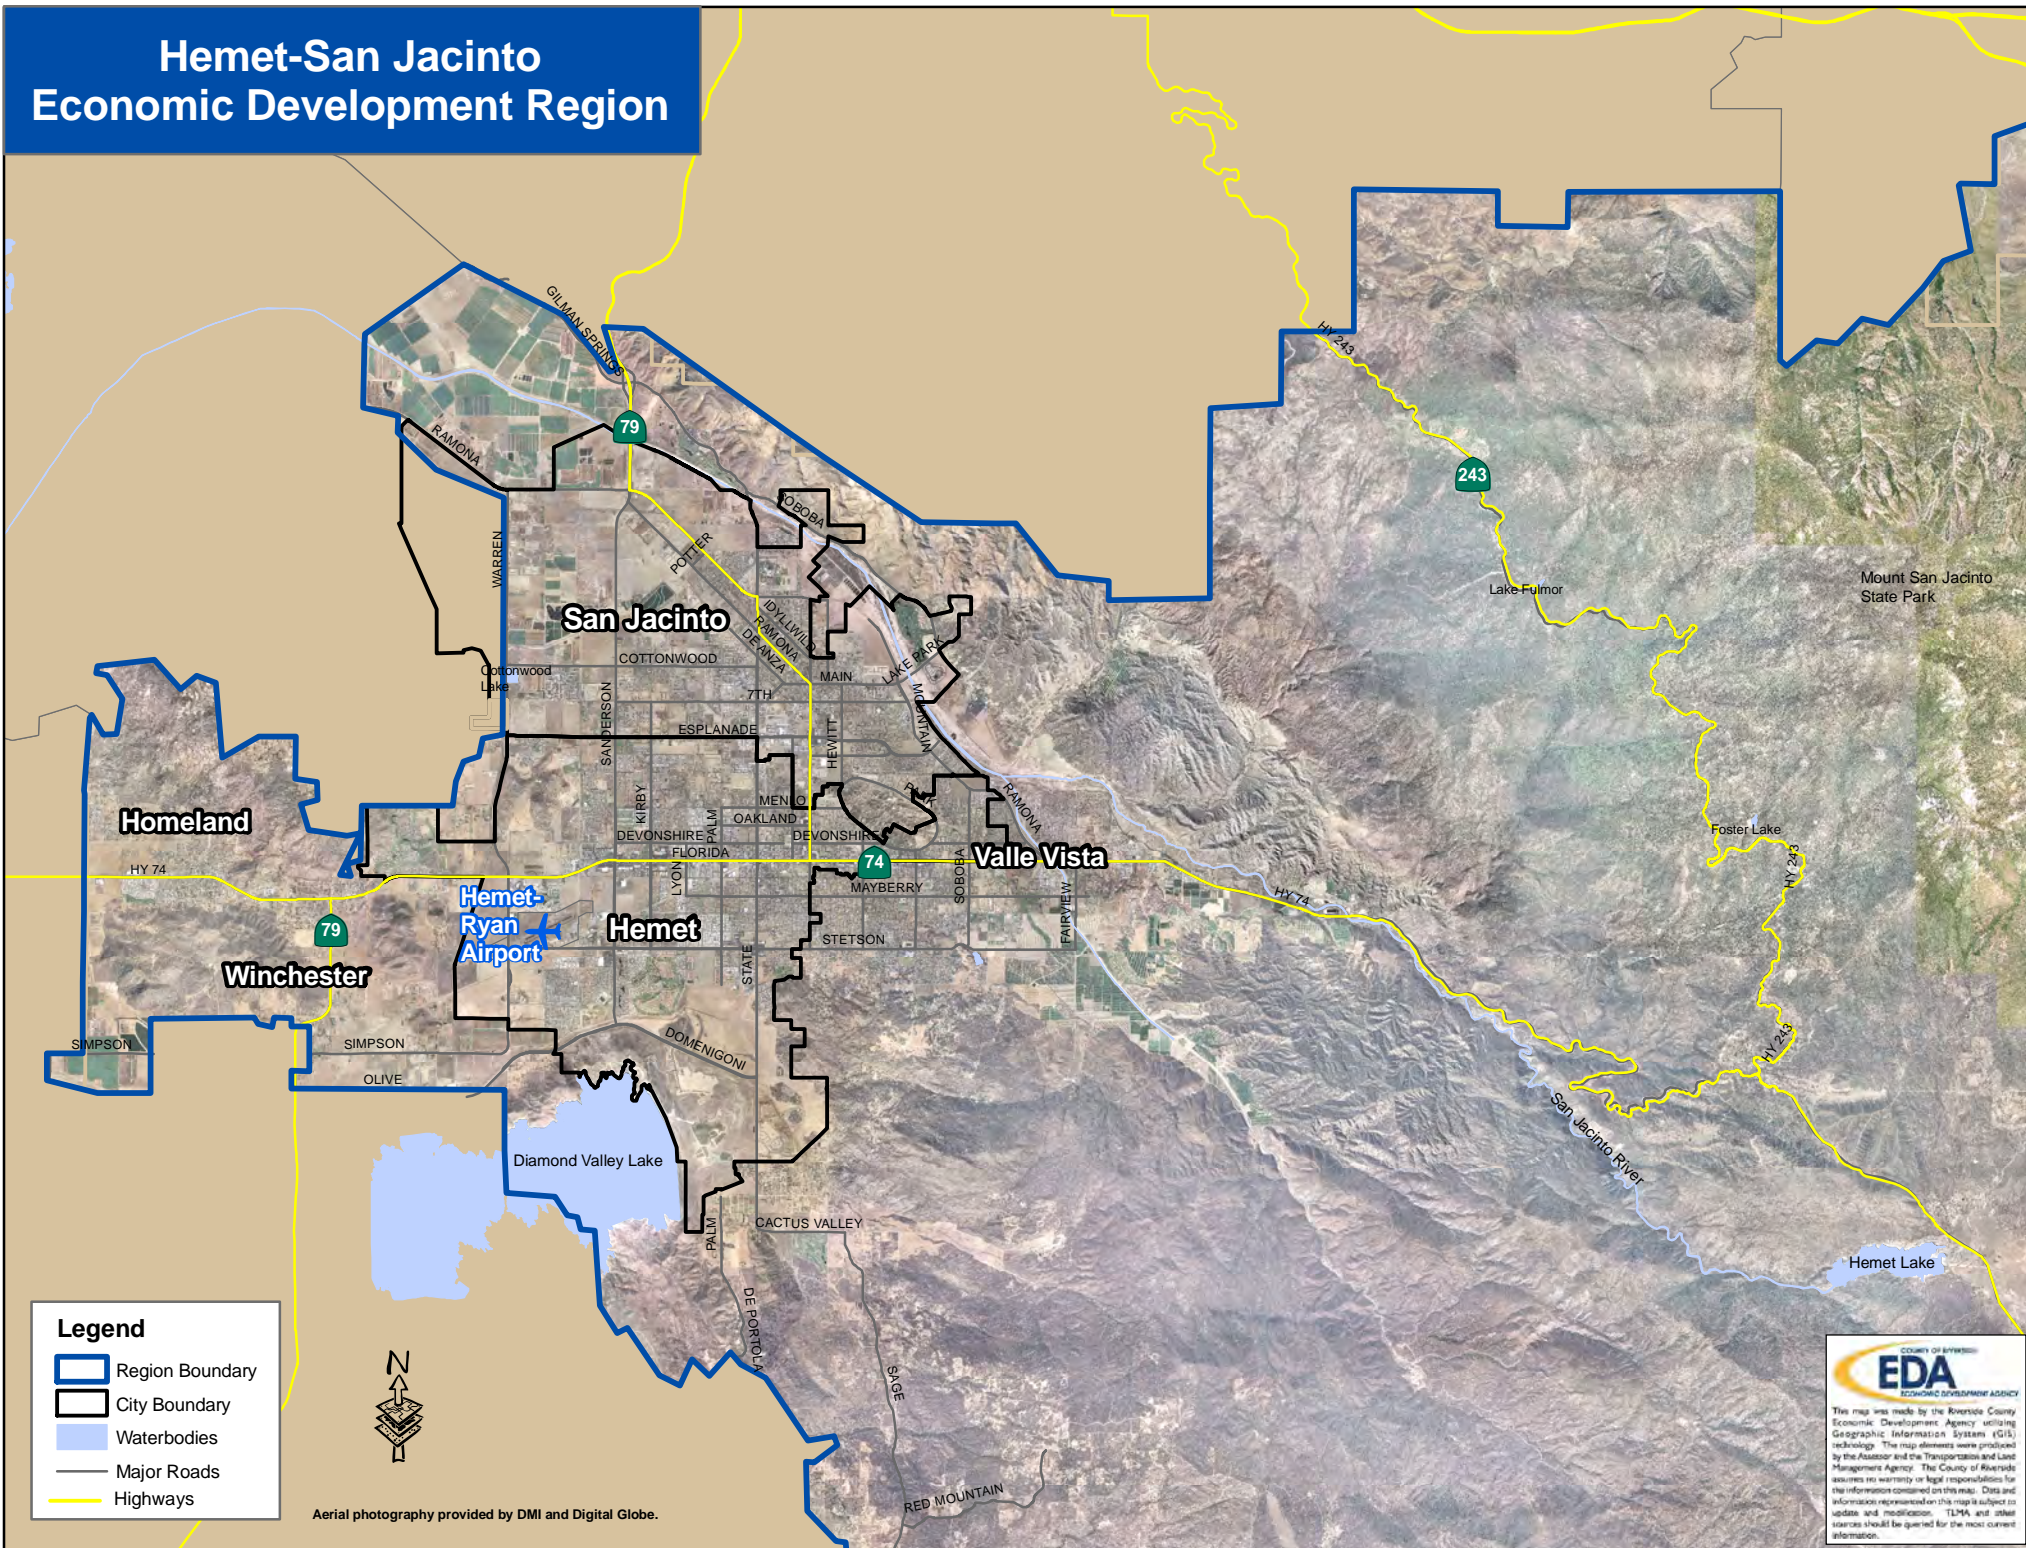

# Hemet-San Jacinto Economic Development Region

  
 COUNTY OF RIVERSIDE  
**EDA**  
 ECONOMIC DEVELOPMENT AGENCY  
 This map was made by the Riverside County Economic Development Agency utilizing Geographic Information Systems (GIS) technology. The map elements were produced by the Assessor and the Transportation and Land Management Agency. The County of Riverside assumes no warranty or legal responsibility for the information contained on this map. Data and information represented on this map is subject to update and modification. TMAP and other sources should be queried for the most current information.