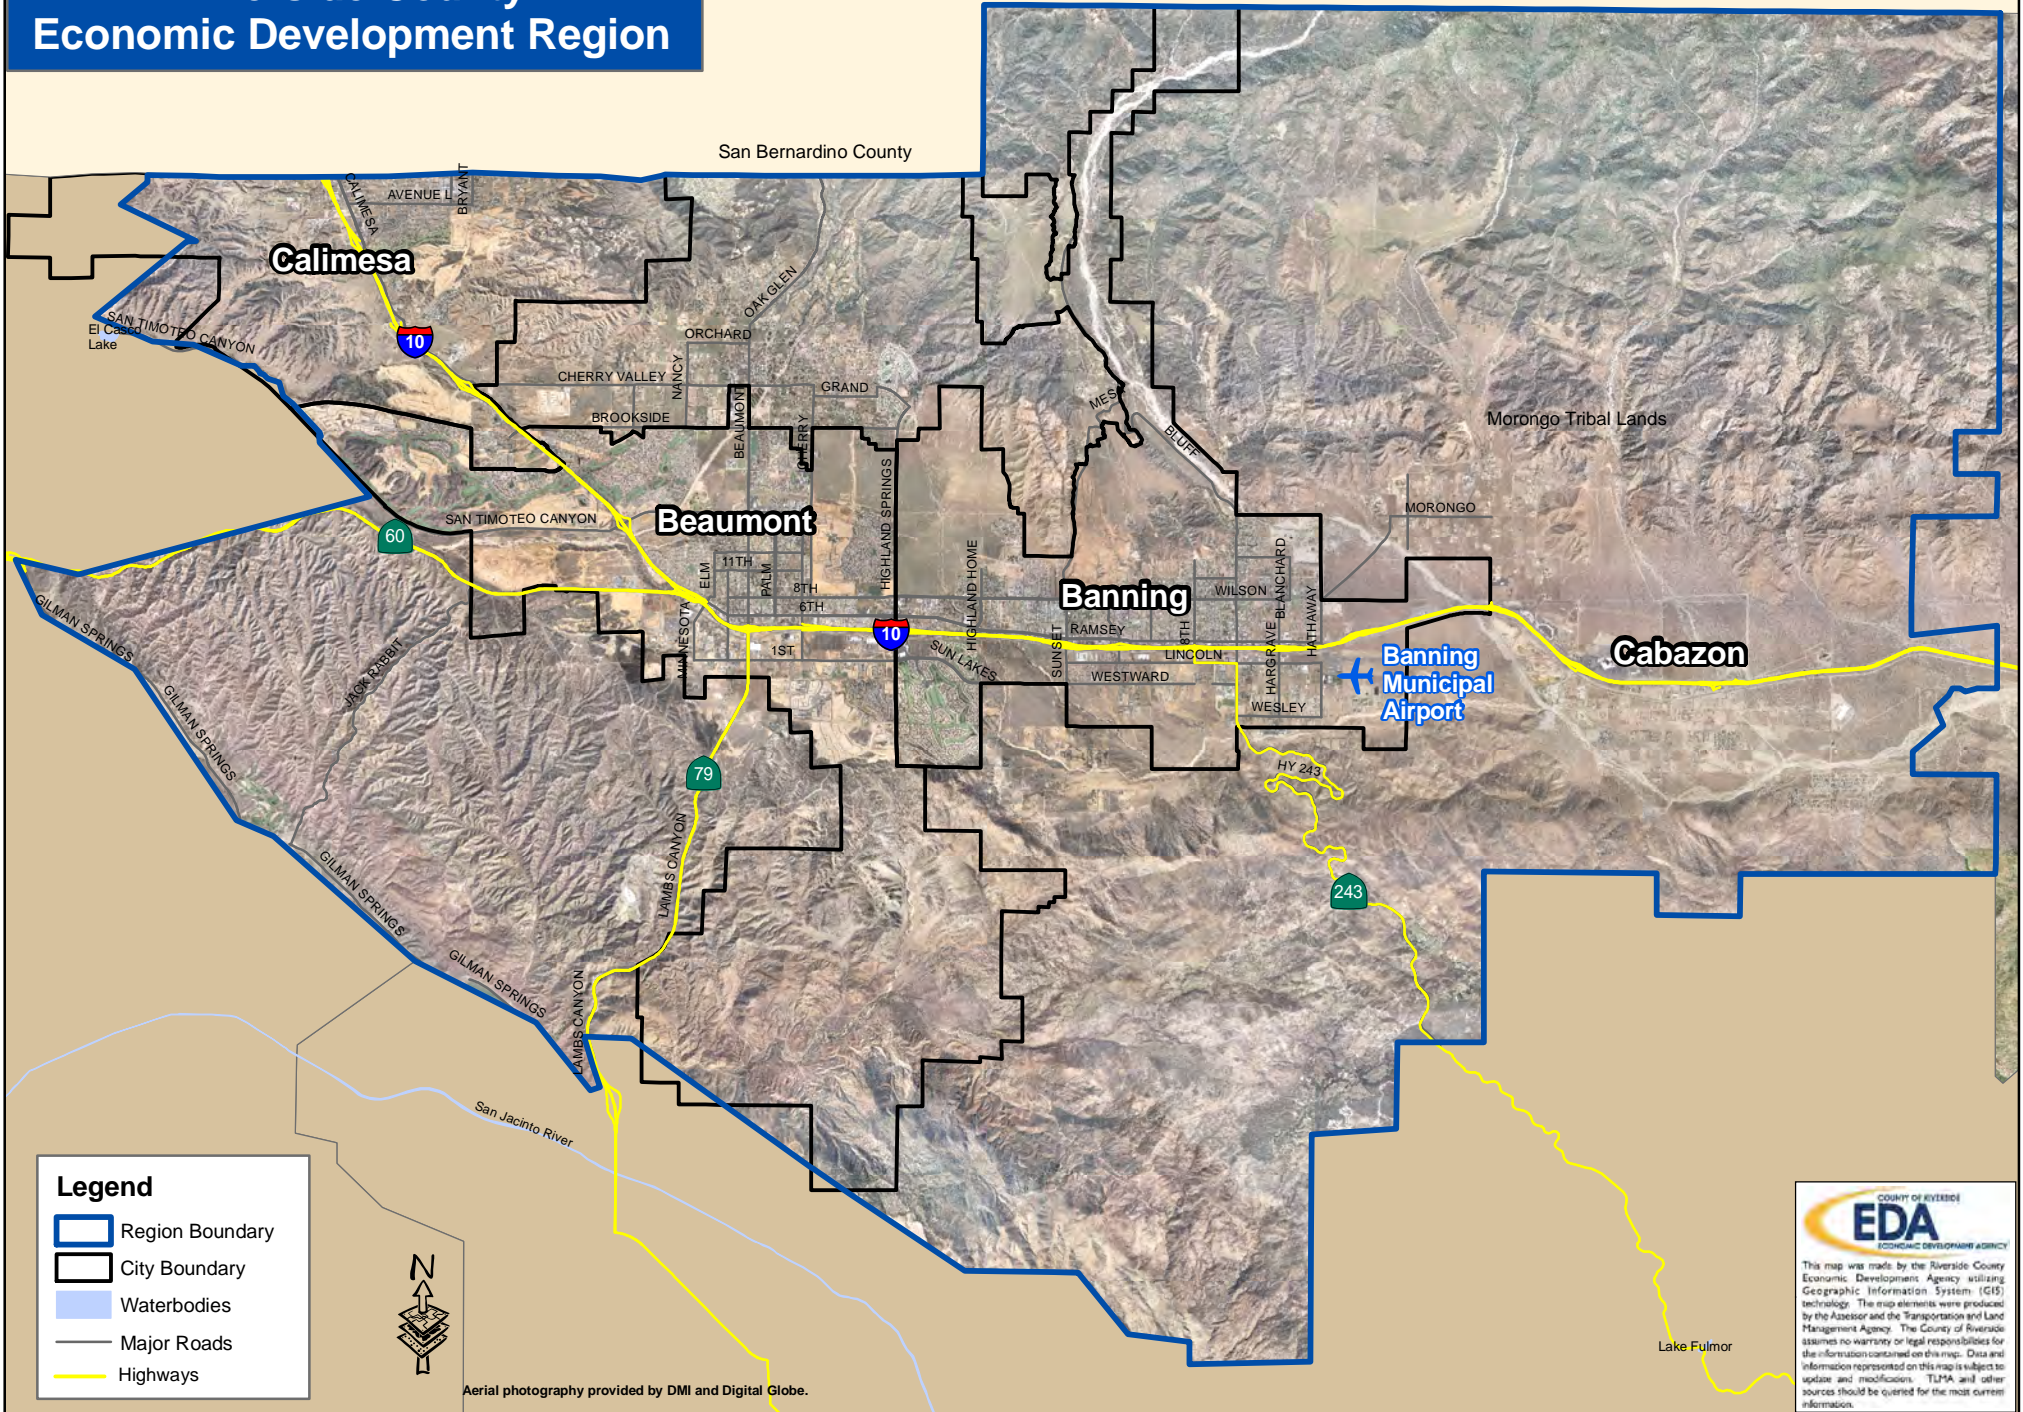

Pass Area Riverside County Economic Development Region

Legend

- Region Boundary
- City Boundary
- Waterbodies
- Major Roads
- Highways

Aerial photography provided by DMI and Digital Globe.