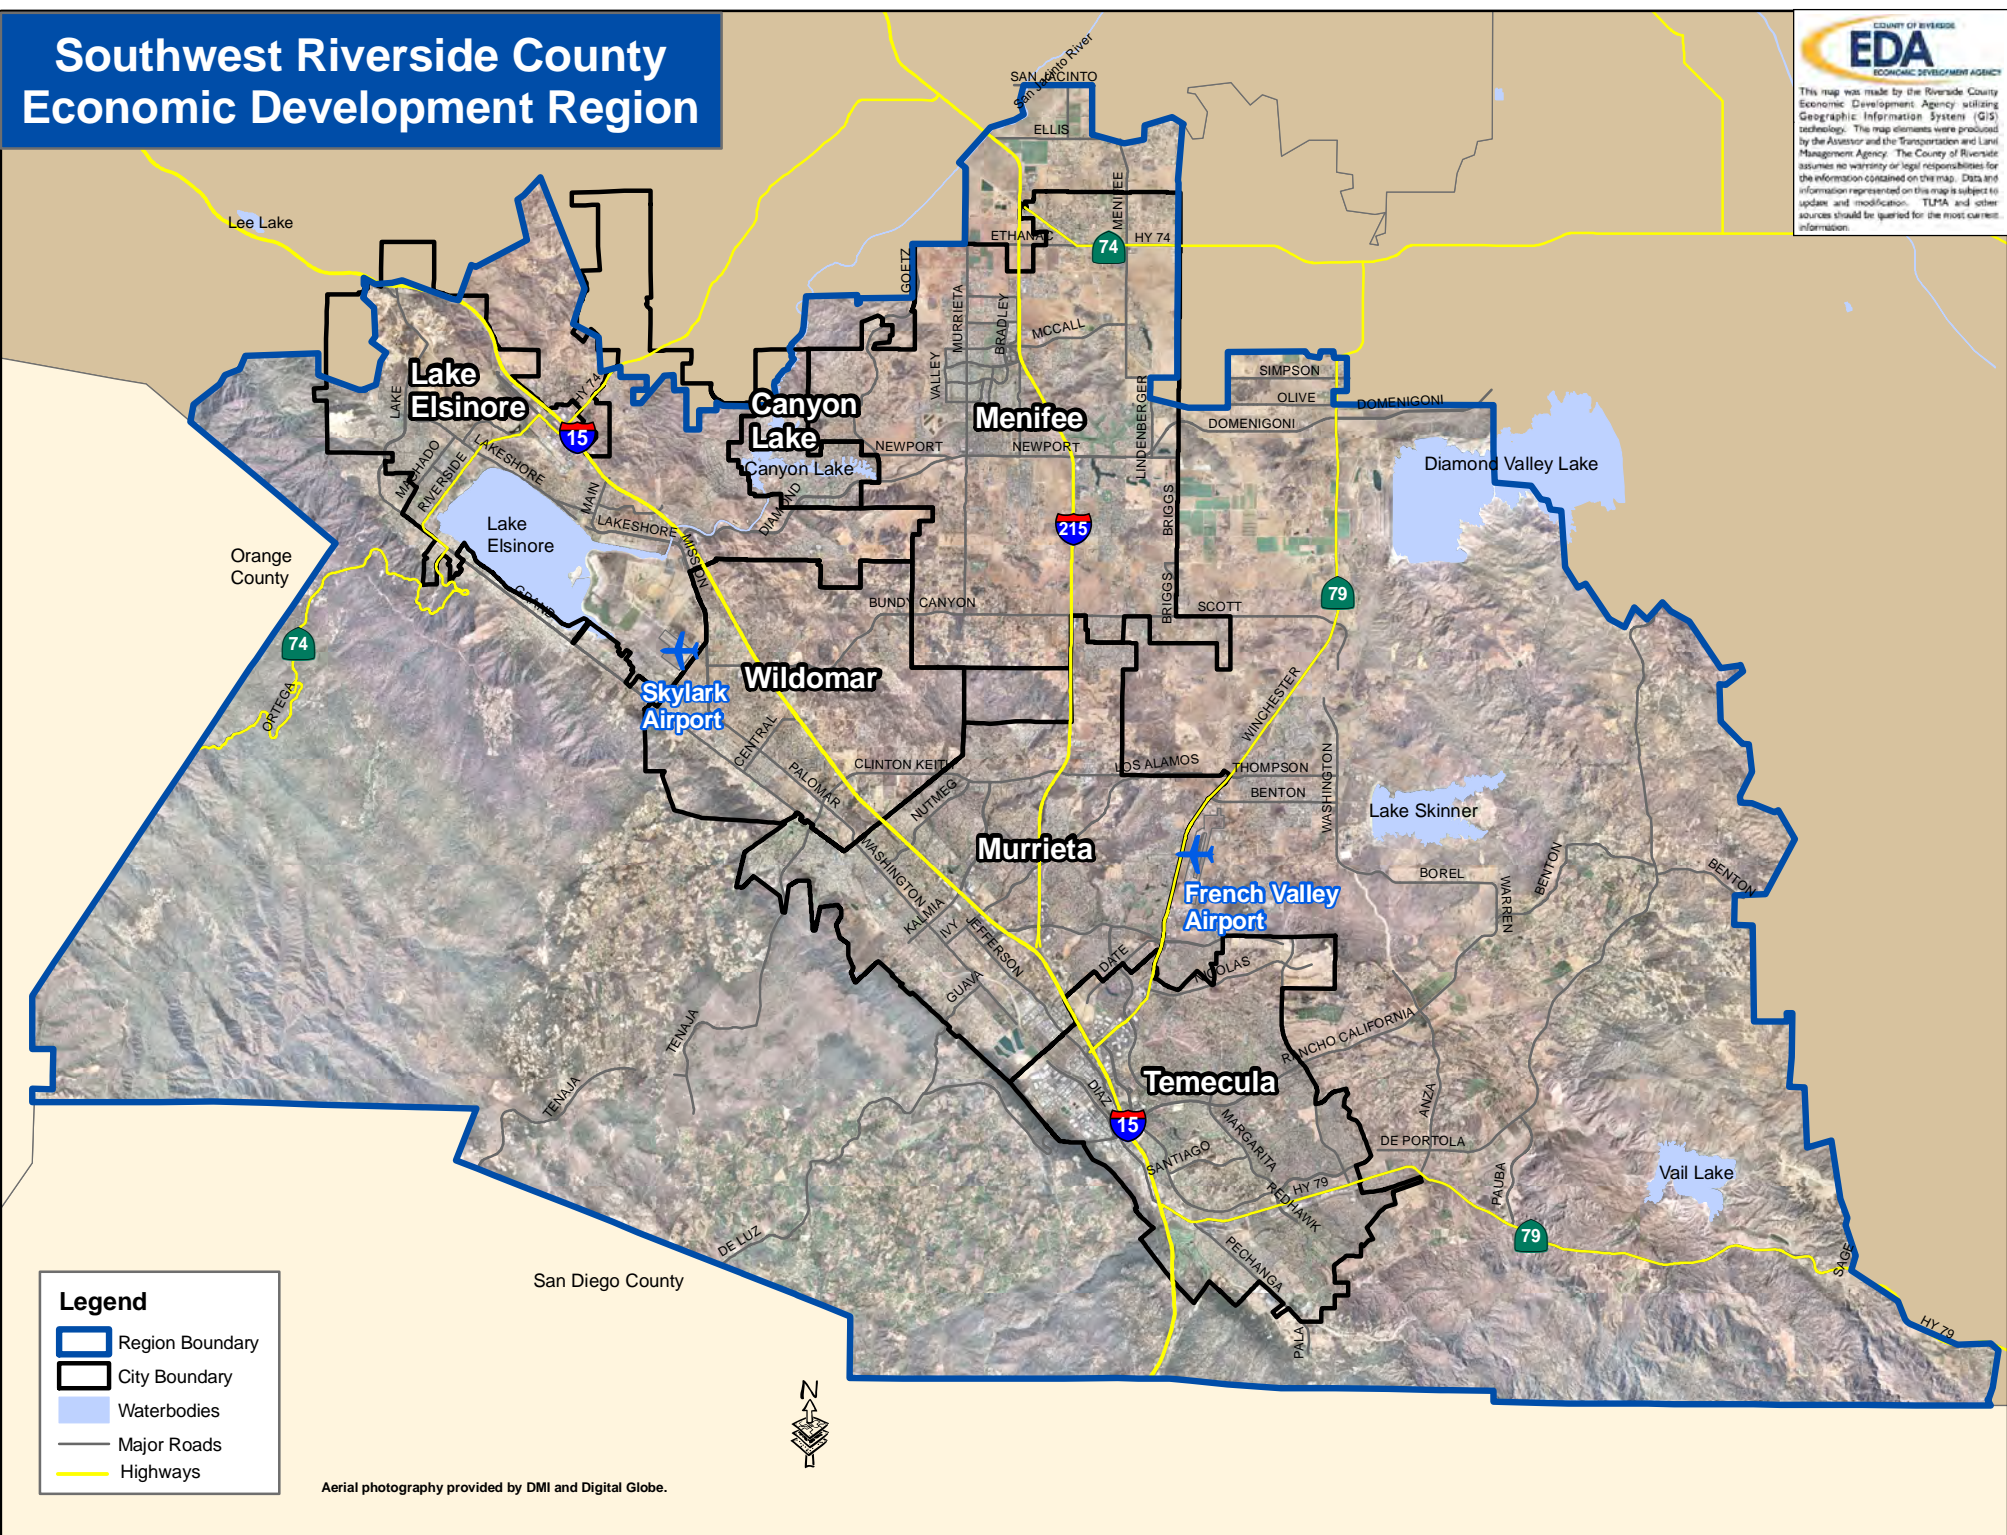

Southwest Riverside County Economic Development Region

Legend

- Region Boundary
- City Boundary
- Waterbodies
- Major Roads
- Highways

Aerial photography provided by DMI and Digital Globe.